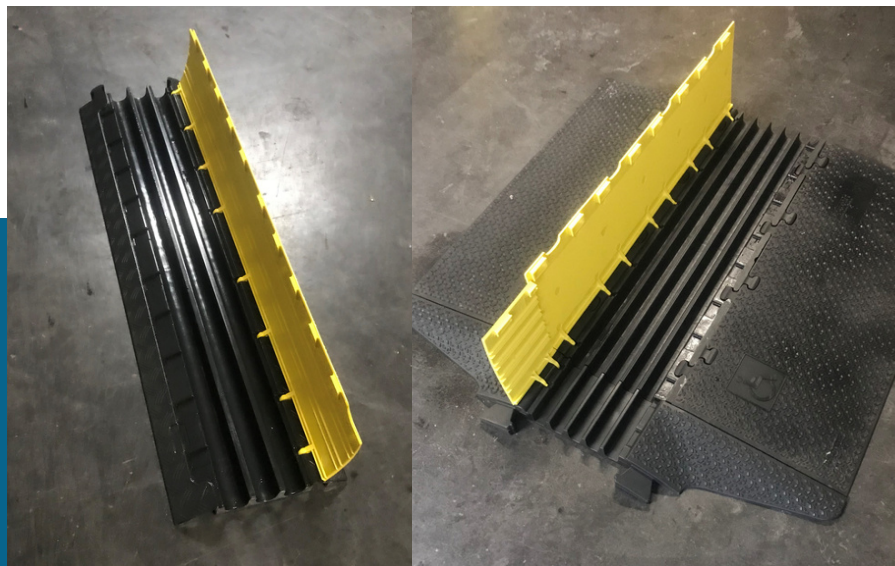

Services :

1. Technical Visits
2. Continuity of Services
3. Generator Maintenance
4. Fuel Management (refuelling)
5. Installation of electrical distribution

Electrical Distribution

Power Cables :

Three-Phased : 16, 32, 63 & 125A

Powerlock : 70, 95, 120 & 150mm²

With cable lug : 240 mm²

Distribution Boxes - Connection Boxes
Boxes with differential circuit breakers - Switchboards